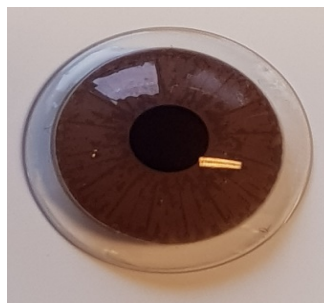

## Visionary Natural Starsoft 66 UV / Starsoft 75 UV

### Geometrie:

Spherical front and back optic Zones  
Aspheric flattening  
Optimized Opticzone

### Technical data:

Total diameter: 13,00 -> 18,00 mm  
Base curve: 8,00 -> 10,00 mm  
Sphere: -40,00 -> +40,00 dpt  
Steps 0,10 mm

### Contact Lens Care Instructions

Important: Especially contact lens care products that contain EDTA will quickly destroy the coloration of your Visionary lens. Please use one step-T solution

Irisdiameter: 10,5/ 11,0/ 11,5/ 12,0/ 12,5  
Clear pupil: 3,0/ 3,5/ 4,0/ 4,5/ 5,0/ 5,5/ 6,0  
Black pupil: 3,0/3,5/ 4,0/ 4,5/ 5,0/ 6,0