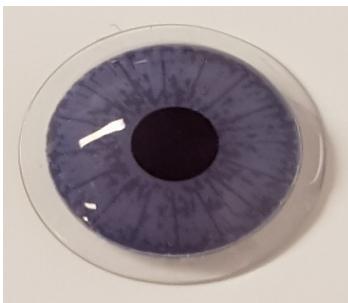

## Visionary Natural Starsoft 66 UV / Starsoft 75 UV

### Geometrie:

Spherical front and back optic Zones  
Aspheric flattening  
Optimized Opticzone

### Technical data:

Total diameter: 13,00 -> 18,00 mm  
Base curve: 8,00 -> 10,00 mm  
Sphere: -40,00 -> +40,00 dpt  
Steps 0,10 mm

### Contact Lens Care Instructions

Important: Especially contact lens care products that contain EDTA will quickly destroy the coloration of your Visionary lens. Please use one step-T solution

Irisdiameter: 10,5/ 11,0/ 11,5/ 12,0/ 12,5  
Clear pupil: 3,0/ 3,5/ 4,0/ 4,5/ 5,0/ 5,5/ 6,0  
Black pupil: 3,0/3,5/ 4,0/ 4,5/ 5,0/ 6,0